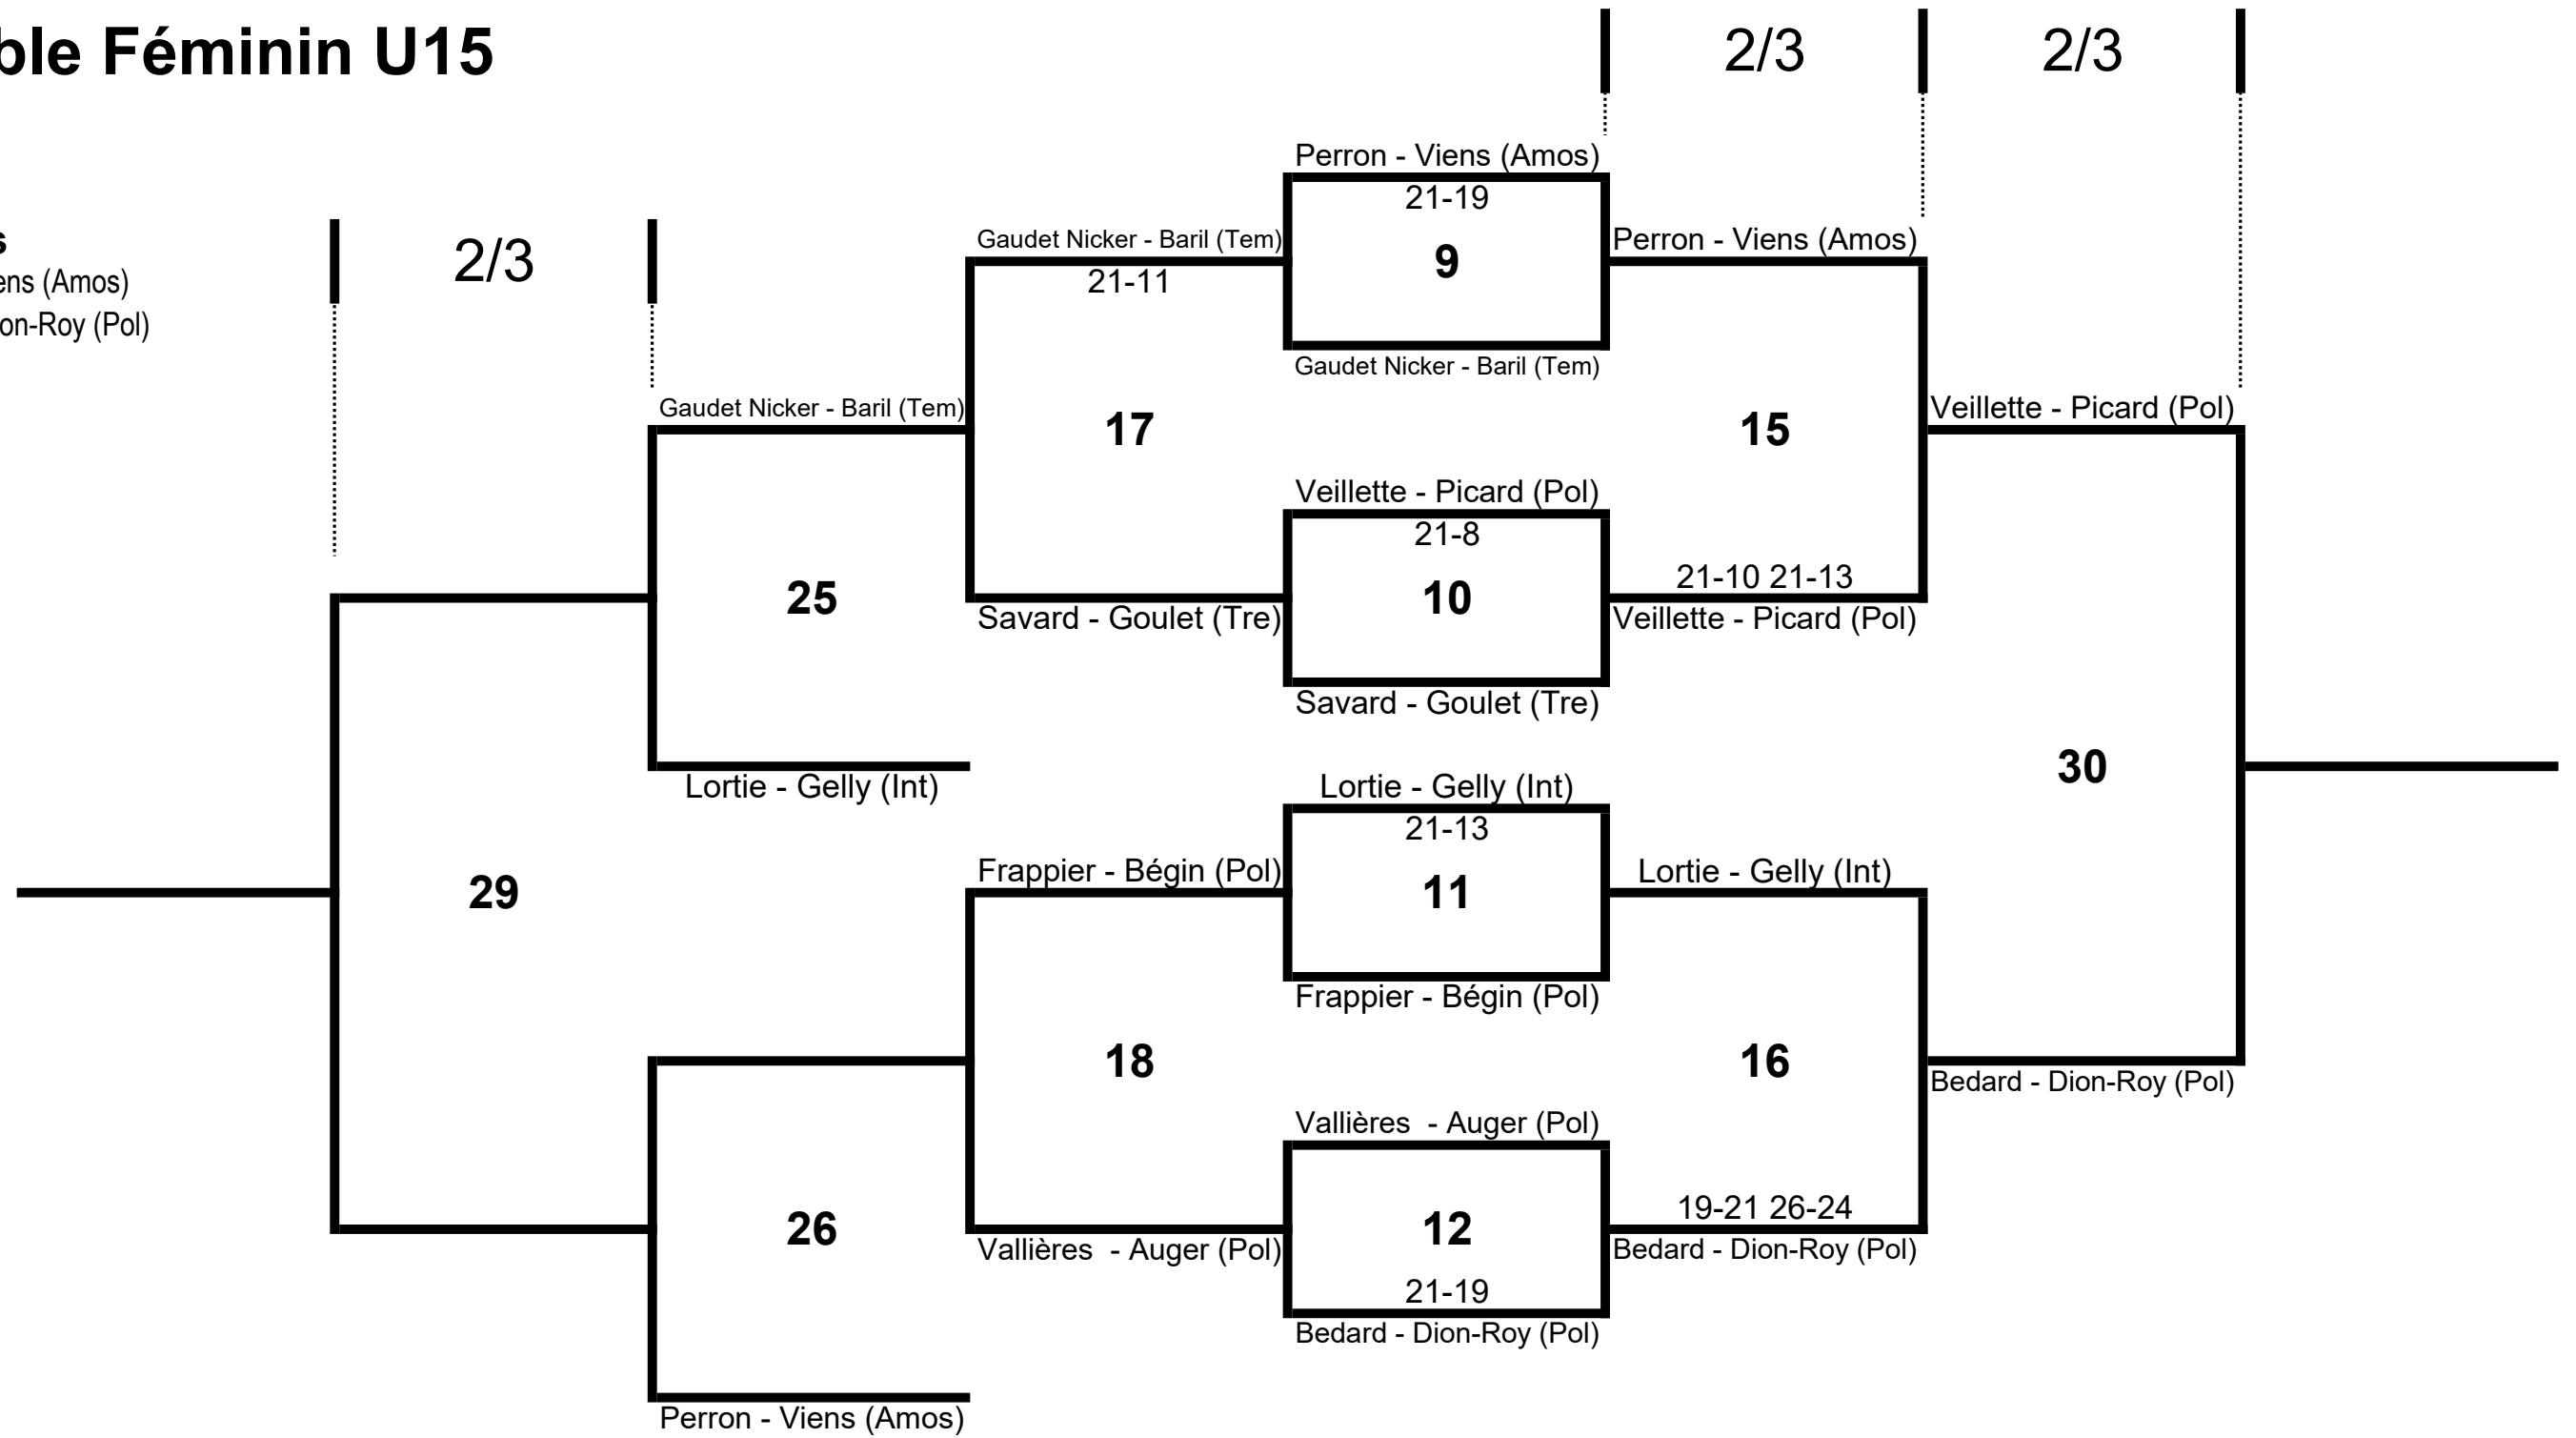

Double Féminin U15

1. **Favoris**
   #1 Perron - Viens (Amos)
   #2 Bedard - Dion-Roy (Pol)