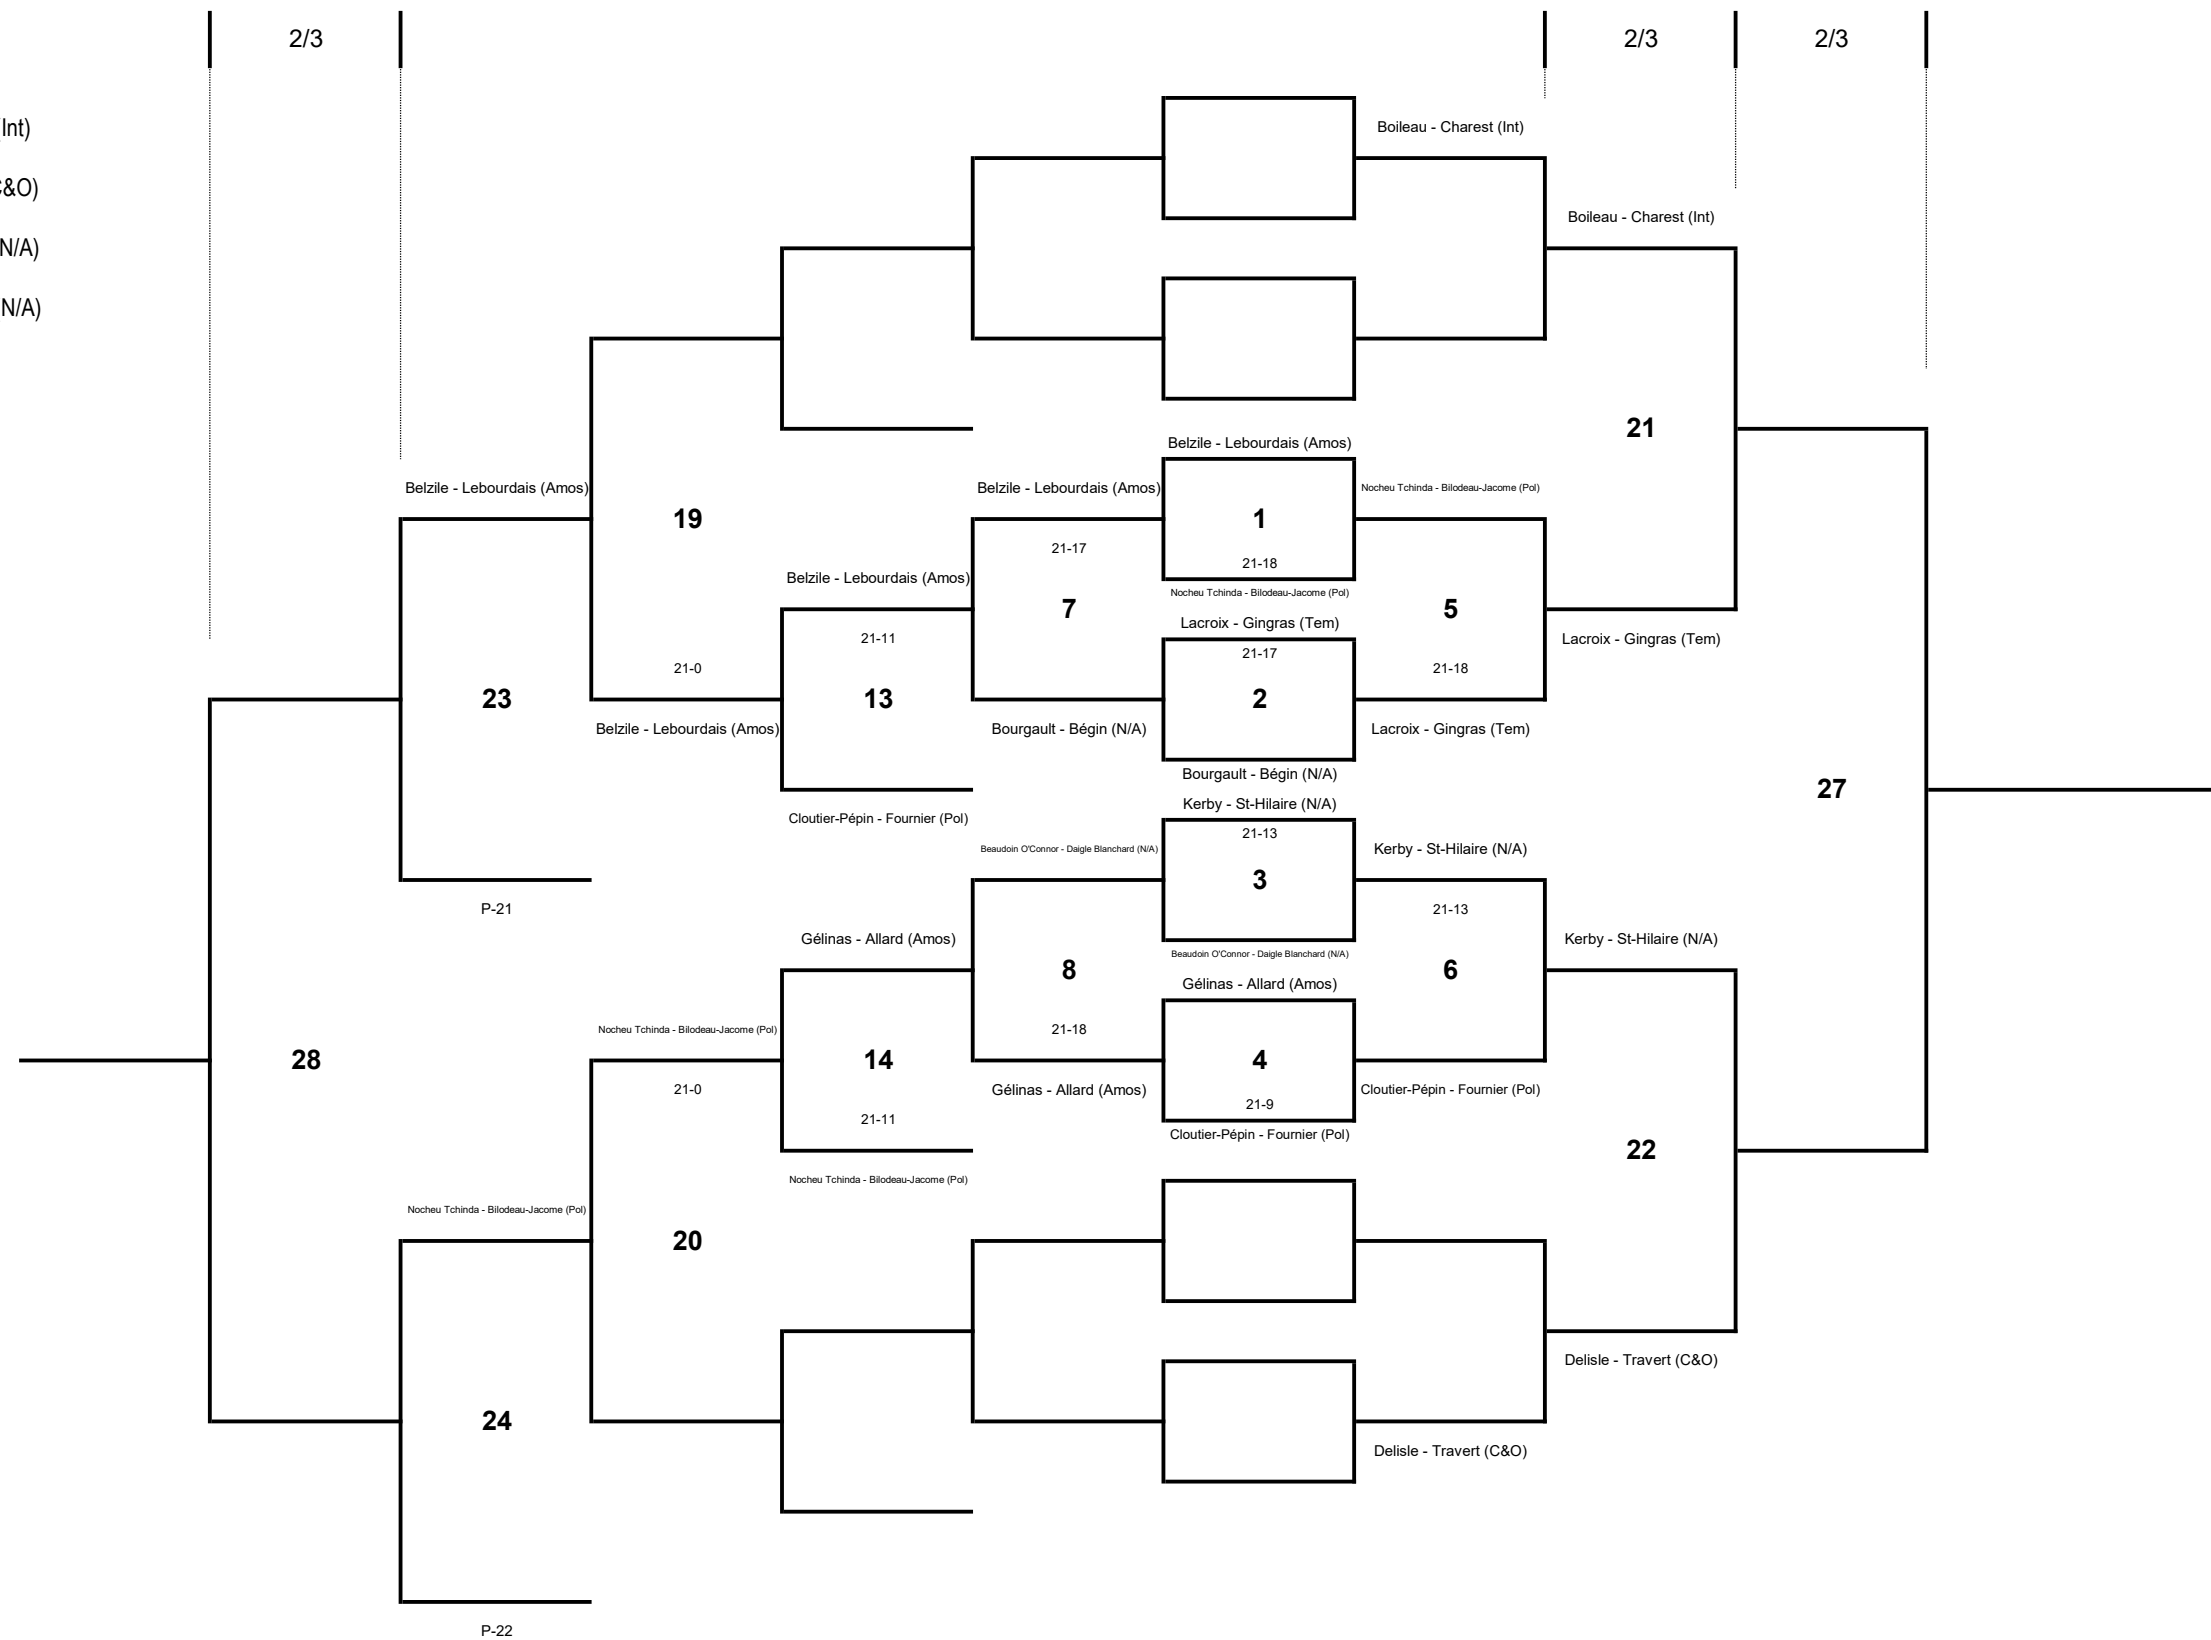

Double Féminin U18

- Favoris**
#1 Castonguay - Kerby (N/A)
#2 Lafontaine - Charest (Exp)

Double masculin U15

Favoris

- #1 Boileau - Charest (Int)
- #2 Delisle - Travers (C&O)
- #3 Kerby - St-Hilaire (N/A)
- #4 Bourgault - Bégin (N/A)